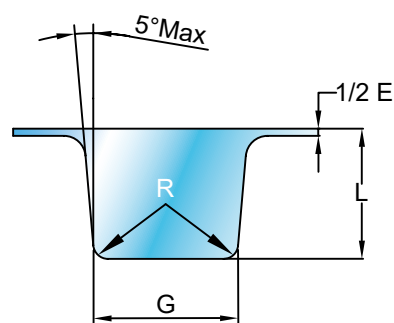

## Washer Design Reference

Design- For Industrial Washer Static Seal Glands

Washer Size AS568	W Cross-Section	H Thickness	L Gland Depth	1/2E Groove Gap	G Gland Width	R Groove Radius
	Actual	Actual				
005 through 050	.066 $\pm .004$	.066 $\pm .004$	.053 to .057	0.004	.094 to .104	.015
105 through 178	.099 $\pm .004$	.099 $\pm .004$	.086 to .091	0.005	.141 to .151	.015
201 through 284	.134 $\pm .004$	.134 $\pm .004$	.118 to .124	0.006	.188 to .198	.025
309 through 395	.203 $\pm .005$	.203 $\pm .005$	.182 to .189	0.007	.281 to .291	.030
425 through 475	.265 $\pm .005$	.265 $\pm .005$	.233 to .243	0.010	.375 to .385	.030

## Washer Standard Size

Washer Size	MEASUREMENTS IN MILLIMETERS						MEASUREMENTS IN INCHES					
	ID	±	W	±	H	±	ID	±	W	±	H	±
W0450	266.07	1.52					10.475	0.060				
W0451	278.77	1.52					10.975	0.060				
W0452	291.47	1.52					11.475	0.060				
W0453	304.17	1.52					11.975	0.060				
W0454	316.87	1.52					12.475	0.060				
W0455	329.57	1.52					12.975	0.060				
W0456	342.27	1.78					13.475	0.070				
W0457	354.97	1.78					13.975	0.070				
W0458	367.67	1.78					14.475	0.070				
W0459	380.37	1.78					14.975	0.070				
W0460	393.07	1.78					15.475	0.070				
W0461	405.26	1.91					15.955	0.075				
W0462	417.96	1.91	6.73	0.15	6.73	0.15	16.455	0.075	0.265	0.006	0.265	0.006
W0463	430.66	2.03					16.955	0.080				
W0464	443.36	2.16					17.455	0.085				
W0465	456.06	2.16					17.955	0.085				
W0466	468.76	2.16					18.455	0.085				
W0467	481.46	2.29					18.955	0.090				
W0468	494.16	2.29					19.455	0.090				
W0469	506.86	2.41					19.955	0.095				
W0470	532.26	2.41					20.955	0.095				
W0471	557.66	2.54					21.955	0.100				
W0472	582.68	2.67					22.940	0.105				
W0473	608.08	2.79					23.940	0.110				
W0474	633.48	2.92					24.940	0.115				
W0475	658.88	3.05					25.940	0.120				
Washer	ID	±	W	±	H	±	ID	±	W	±	H	±