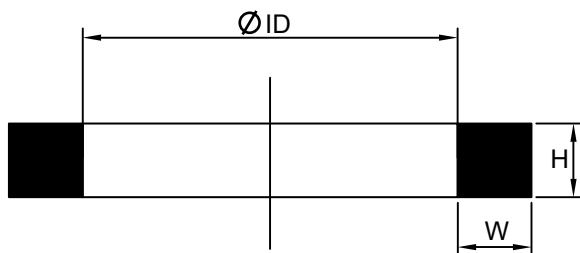

## Washer Design Reference

Design- For Industrial Washer Static Seal Glands

Washer Size AS568	W Cross-Section	H Thickness	L Gland Depth	1/2E Groove Gap	G Gland Width	R Groove Radius
	Actual	Actual				
005 through 050	.066 $\pm .004$	.066 $\pm .004$	.053 to .057	0.004	.094 to .104	.015
105 through 178	.099 $\pm .004$	.099 $\pm .004$	.086 to .091	0.005	.141 to .151	.015
201 through 284	.134 $\pm .004$	.134 $\pm .004$	.118 to .124	0.006	.188 to .198	.025
309 through 395	.203 $\pm .005$	.203 $\pm .005$	.182 to .189	0.007	.281 to .291	.030
425 through 475	.265 $\pm .005$	.265 $\pm .005$	.233 to .243	0.010	.375 to .385	.030

# Washer Standard Size

## Washer Standard Size

Washer Size	MEASUREMENTS IN MILLIMETERS						MEASUREMENTS IN INCHES					
	ID	±	W	±	H	±	ID	±	W	±	H	±
W0450	266.07	1.52					10.475	0.060				
W0451	278.77	1.52					10.975	0.060				
W0452	291.47	1.52					11.475	0.060				
W0453	304.17	1.52					11.975	0.060				
W0454	316.87	1.52					12.475	0.060				
W0455	329.57	1.52					12.975	0.060				
W0456	342.27	1.78					13.475	0.070				
W0457	354.97	1.78					13.975	0.070				
W0458	367.67	1.78					14.475	0.070				
W0459	380.37	1.78					14.975	0.070				
W0460	393.07	1.78					15.475	0.070				
W0461	405.26	1.91					15.955	0.075				
W0462	417.96	1.91	6.73	0.15	6.73	0.15	16.455	0.075	0.265	0.006	0.265	0.006
W0463	430.66	2.03					16.955	0.080				
W0464	443.36	2.16					17.455	0.085				
W0465	456.06	2.16					17.955	0.085				
W0466	468.76	2.16					18.455	0.085				
W0467	481.46	2.29					18.955	0.090				
W0468	494.16	2.29					19.455	0.090				
W0469	506.86	2.41					19.955	0.095				
W0470	532.26	2.41					20.955	0.095				
W0471	557.66	2.54					21.955	0.100				
W0472	582.68	2.67					22.940	0.105				
W0473	608.08	2.79					23.940	0.110				
W0474	633.48	2.92					24.940	0.115				
W0475	658.88	3.05					25.940	0.120				
Washer	ID	±	W	±	H	±	ID	±	W	±	H	±